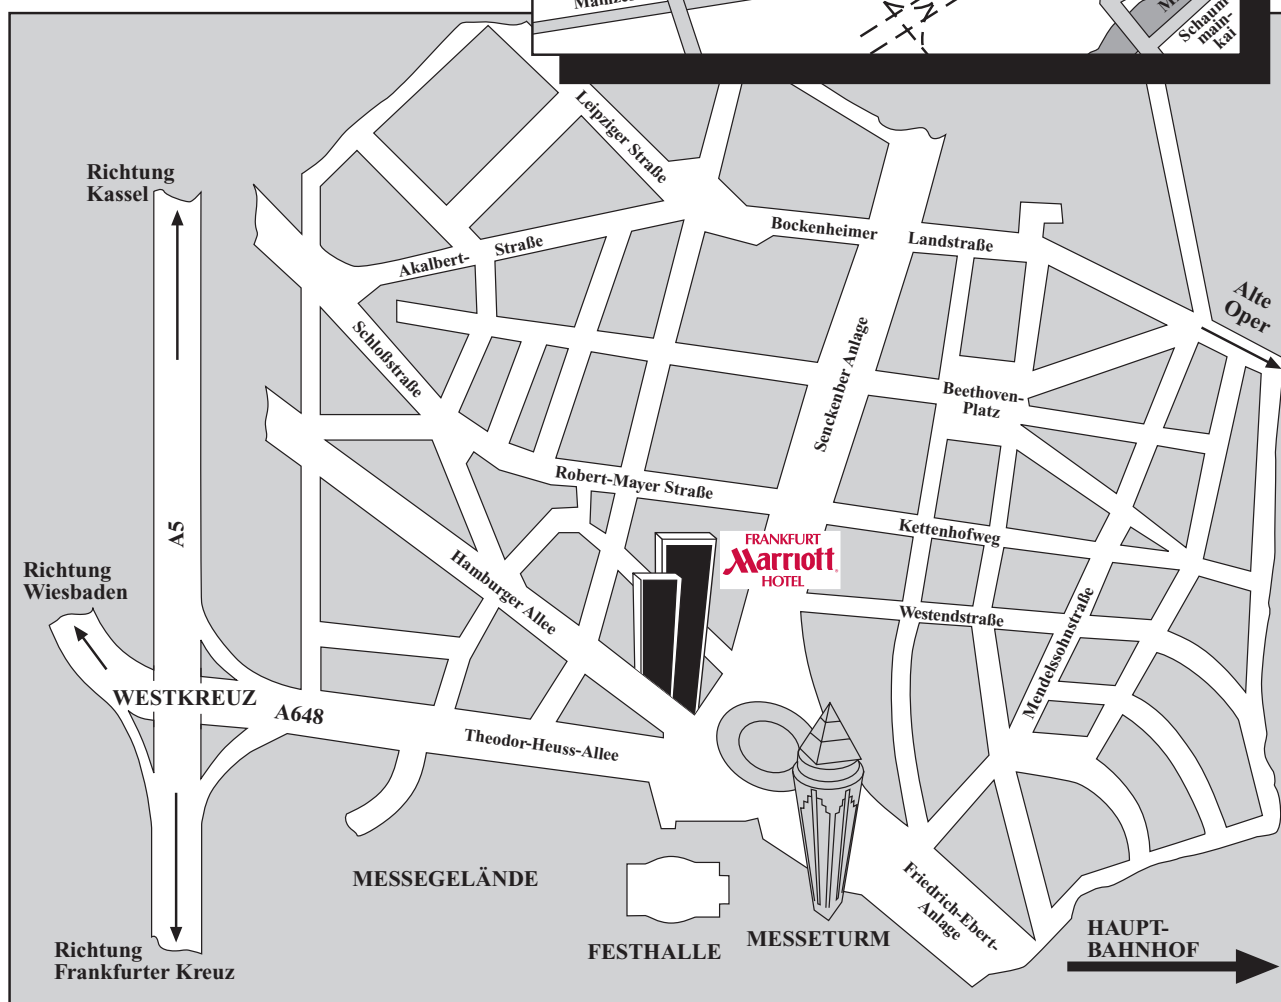

Your way to the Frankfurt Marriott Hotel:

The way to our hotel:

If you are on the A5, coming from Kassel or the A648 from Wiesbaden, follow the "Frankfurter Kreuz" or City Ring and exit in the direction of the "Messe". The "Messe Tower" is directly in front of our hotel.

Hamburger Allee 2-10 · 60486 Frankfurt/M.
Telefon 069/79 55-0 · FAX 069/79 55-24 32
Internet: www.marriotthotels.com

Directly in front of our hotel is a Streetcar-Stop, which enables you to travel quickly and conveniently around the city, no need to use a car. The dis-

tance to the main train station or "Hauptbahnhof" is 5 minutes and the Airport or "Flughafen" is approximately 15 minutes away.