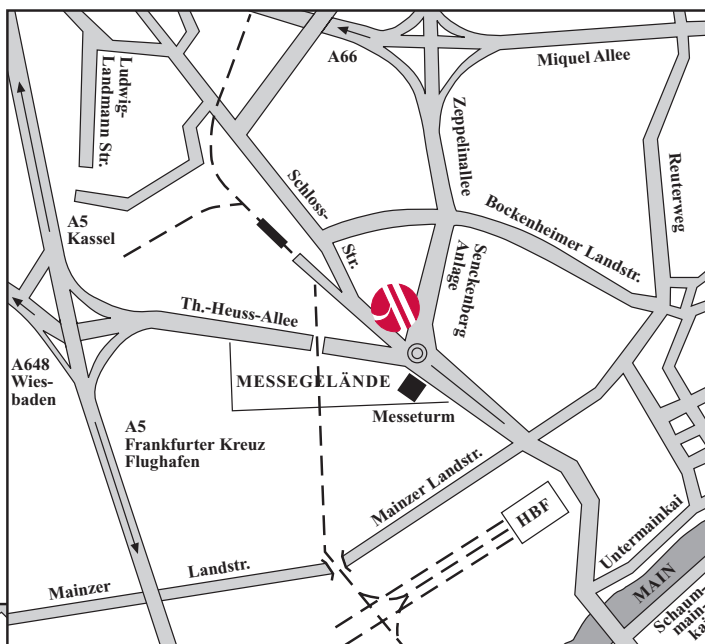

Your way to the Frankfurt Marriott Hotel:

The way to our hotel:

If you are on the A5, coming from Kassel or the A648 from Wiesbaden, follow the "Frankfurter Kreuz" or City Ring and exit in the direction of the "Messe". The "Messe Tower" is directly in front of our hotel.

Hamburger Allee 2-10 · 60486 Frankfurt/M.
Telefon 069/79 55-0 · FAX 069/79 55-24 32
Internet: www.marriotthotels.com

Directly in front of our hotel is a Streetcar-Stop, which enables you to travel quickly and conveniently around the city, no need to use a car. The dis-

tance to the main train station or "Hauptbahnhof" is 5 minutes and the Airport or "Flughafen" is approximately 15 minutes away.